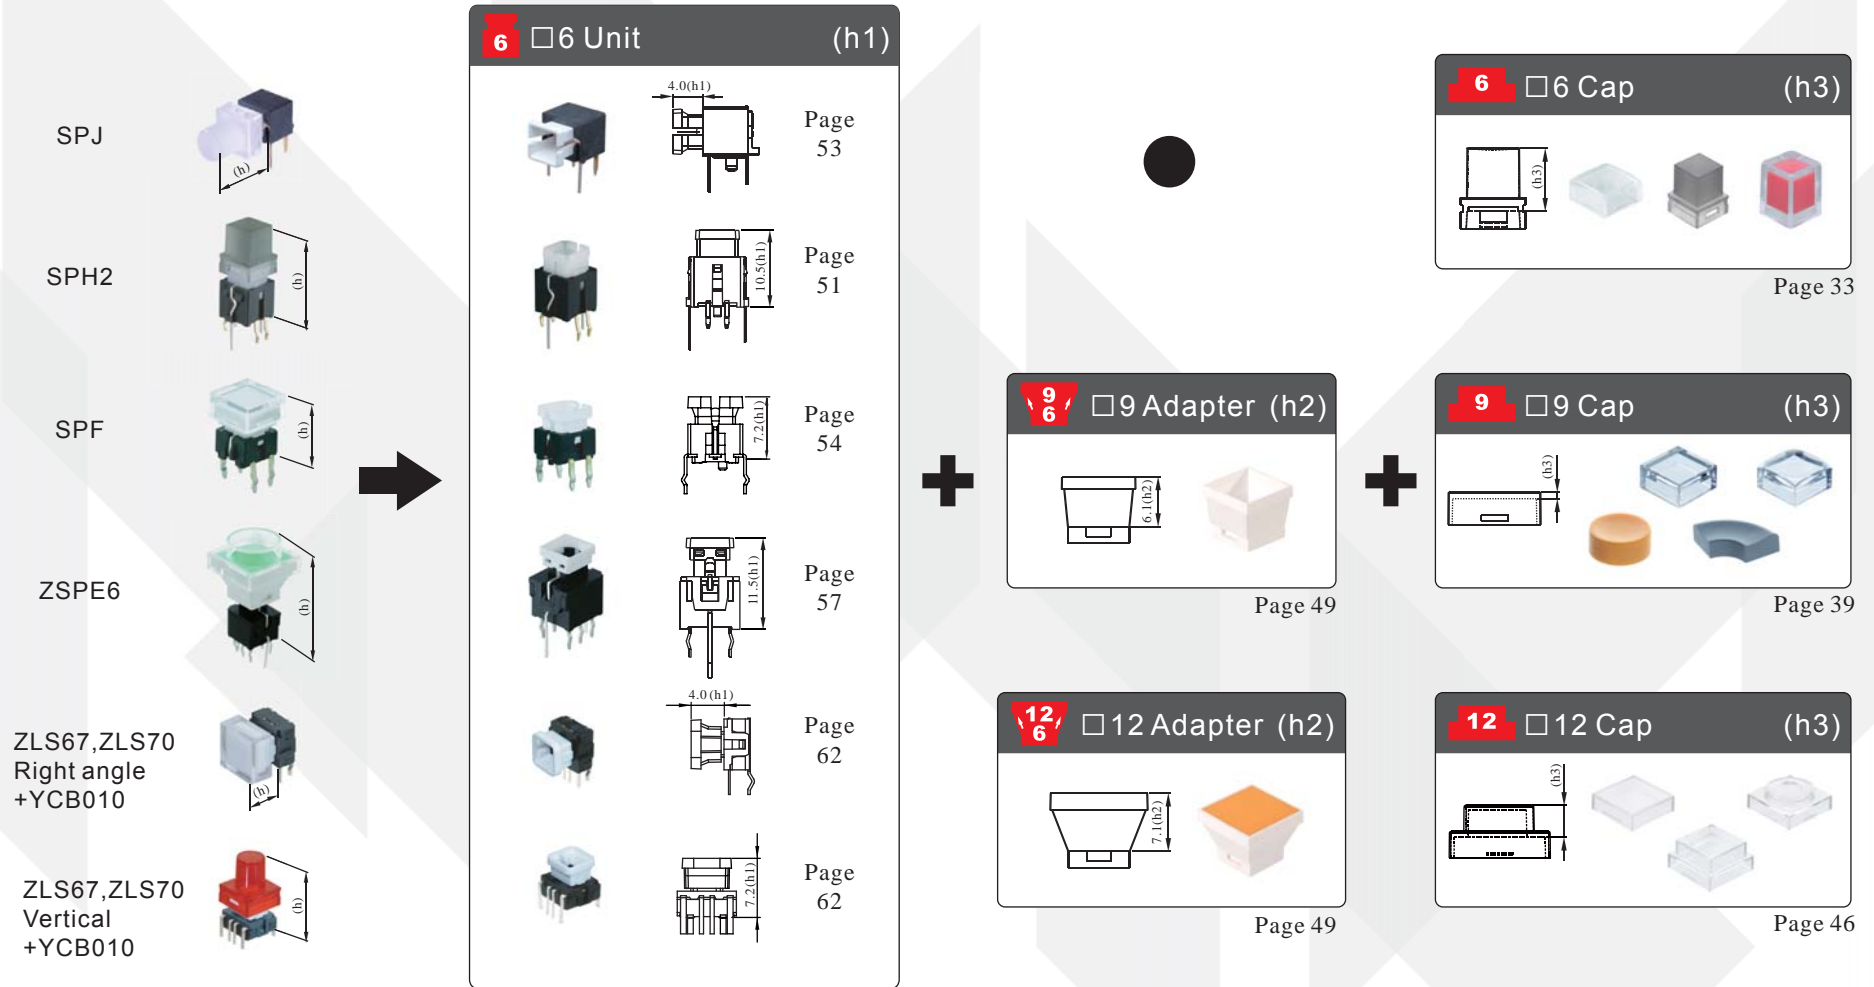

□ 6 SMART cap assembly diagram

□ 6 SMART cap option

Shape						
Dimension						
Transparent with Diffuser	YCA044TD	YCA043TD				
Transparent	YCA044T	YCA043T				
Ice	YCA044A	YCA043A	YCA045A	YCA046A	YCV003A	YCV007A
Snow	YCA044B	YCA043B	YCA045B	YCA046B	YCV003B	YCV007B
Transparent Black		YCA043C	YCA045C	YCA046C		
Red					YCV0031	YCV0071
Yellow					YCV0032	YCV0072
Green					YCV0033	YCV0073
White	YCA0444	YCA0434			YCV0034	YCV0074
Orange					YCV0036	YCV0076
Blue					YCV0037	YCV0077
SPJ (h)	5.5mm	5.5mm	11.1mm	11.1mm	12.0mm	
SPH2 (h)	12.0mm	12.0mm	17.6mm	17.6mm		18.5mm
ZSPE6(h)	13.0mm	13.0mm	18.6mm	18.6mm	19.5mm	
SPF (h)	8.7mm	8.7mm	14.3mm	14.3mm	15.2mm	
ZLS67,70 Right angle + YCB010 (h)	5.2mm	5.2mm	11.1mm	11.1mm	12.0mm	
ZLS67,70 Vertical + YCB010 (h)	8.7mm	8.7mm	14.3mm	14.3mm	15.2mm	

*YCA044TD
Not to conform to SPFSC

*YCA043TD
Not to conform to SPFSC

□ 6 SMART cap option

Shape						
Dimension						
						
Black	YCA0865			YCA1115	YCA1125	YCA1155
Black with Diffuser		YCA0875D	YCA1105D			
Grey	YCA0869			YCA1119	YCA1129	YCA1159
Grey with Diffuser		YCA0879D	YCA1109D			
SPJ (h)	5.0mm	5.0mm	5.0mm	5.0mm	5.0mm	5.0mm
SPH2 (h)	11.5mm	11.5mm	11.5mm	11.5mm	11.5mm	11.5mm
ZSPE6(h)	12.5mm	12.5mm	12.5mm	12.5mm	12.5mm	12.5mm
SPF (h)	8.2mm	8.2mm	8.2mm	8.2mm	8.2mm	8.2mm
ZLS67,70 Right angle + YCB010 (h)	5.0mm	5.0mm	5.0mm	5.0mm	5.0mm	5.0mm
ZLS67,70 Vertical + YCB010 (h)	8.2mm	8.2mm	8.2mm	8.2mm	8.2mm	8.2mm